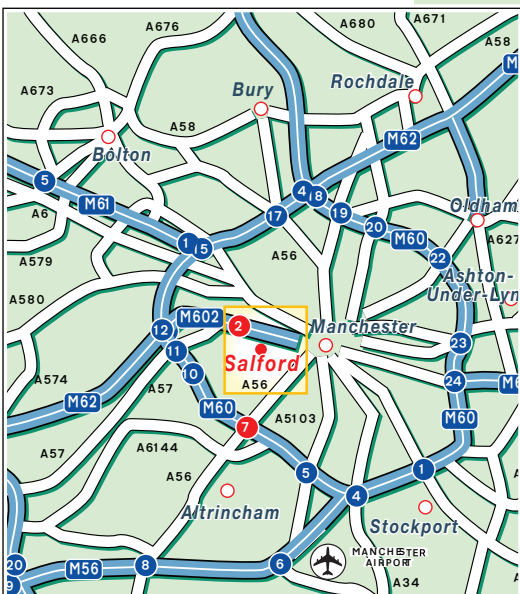

**Public Transport**

**By Rail.**  
Manchester Piccadilly-  
Approximatley 10 minutes  
by taxi or alternatively take  
the Eccles Metro to  
Broadway.

**By Metro.**  
Broadway Station 3 minutes  
walk away.

**By Air.**  
Manchester Airport-  
Approximatley 15 minutes  
drive away.

**Locator Map**

Ordnance Survey  
Map data sourced from

© Give Way 2005. Tel: 0800 019 0027.  
OS data. PU 100040256. Crown © 2003.